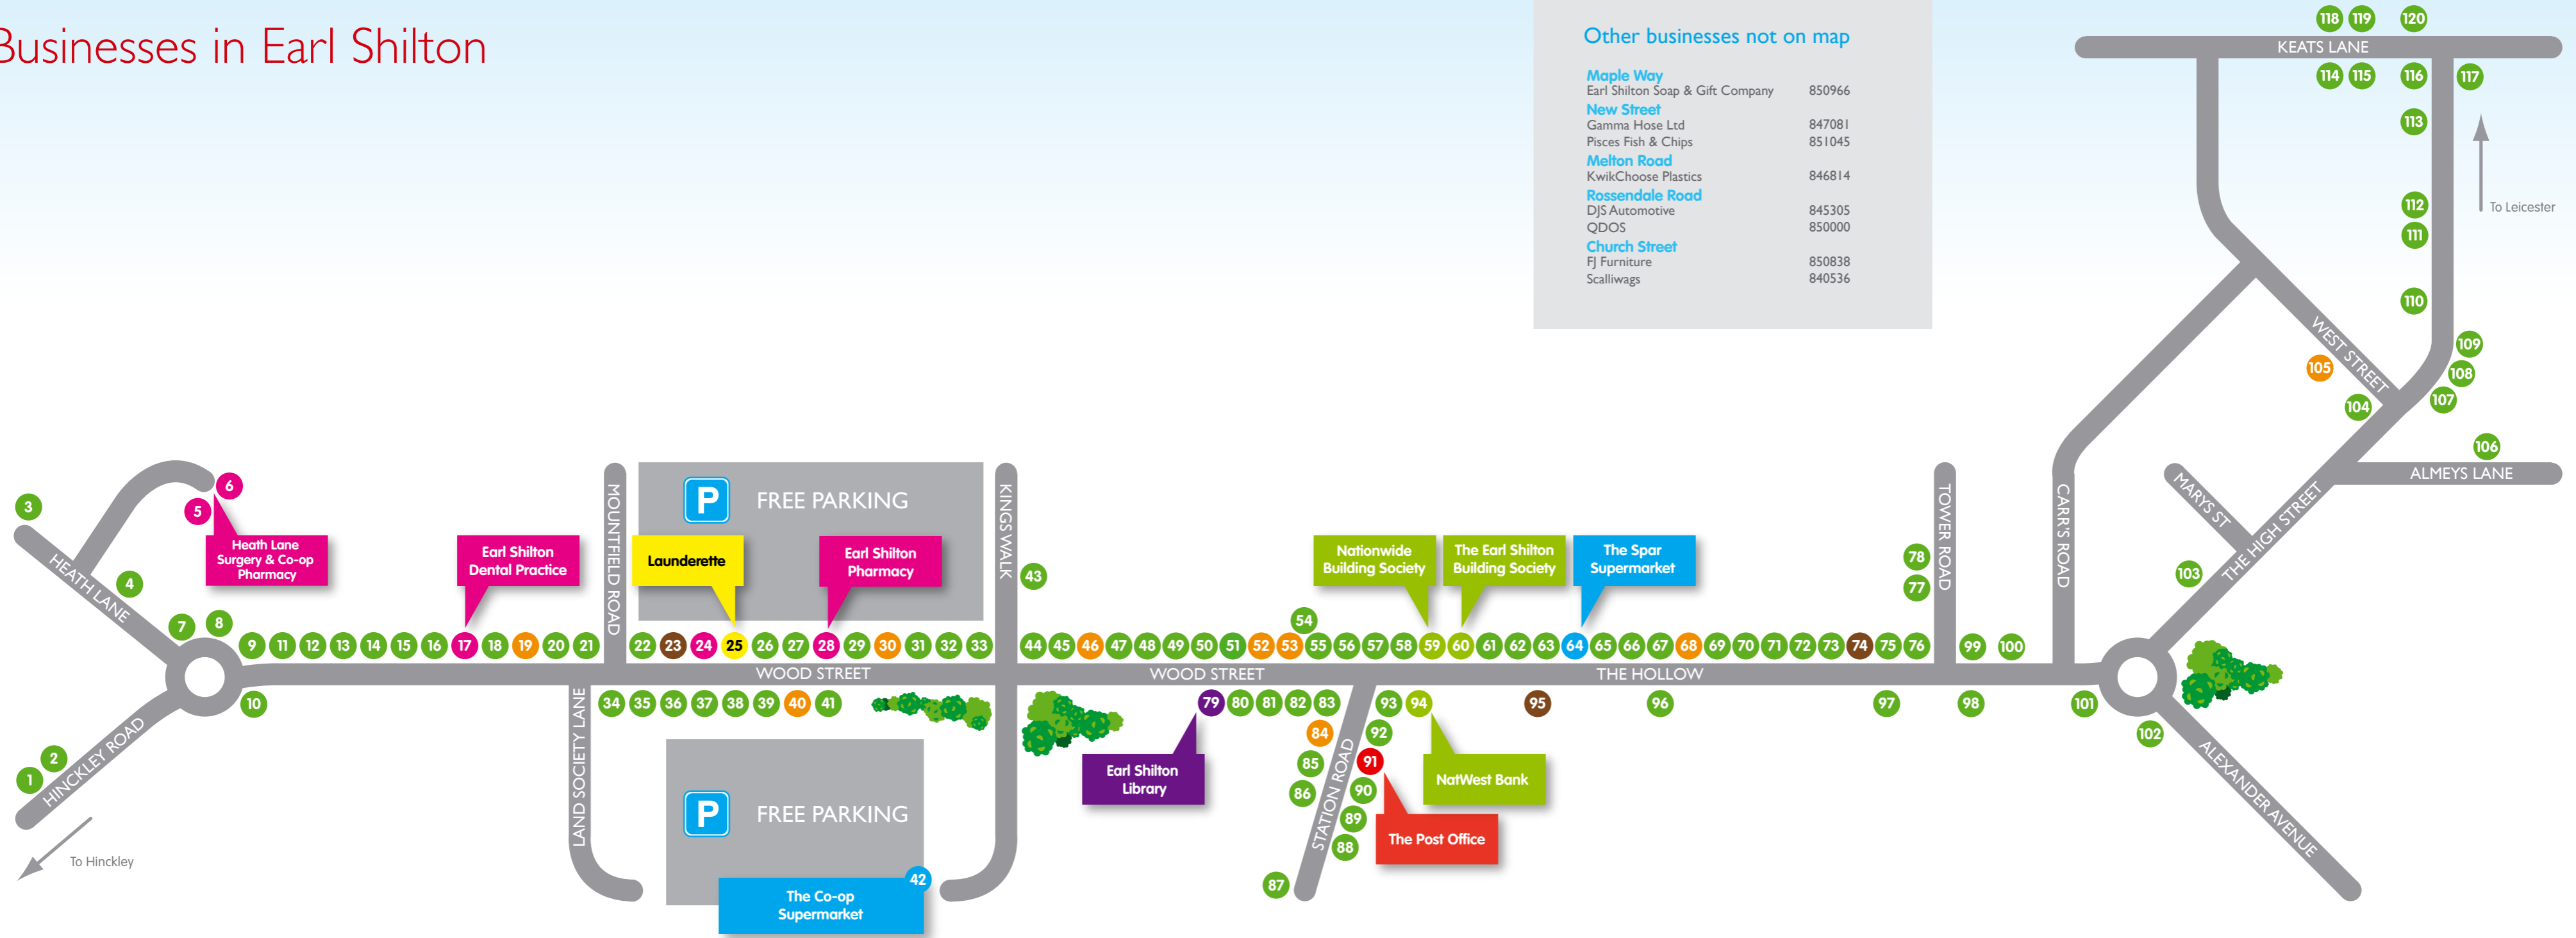

Businesses in Earl Shilton

Other businesses not on map

Maple Way	Earl Shilton Soap & Gift Company	850966
New Street	Gamma Hose Ltd	847081
	Pisces Fish & Chips	851045
Melton Road	KwikChoose Plastics	846814
Rossendale Road	DJS Automotive	845305
	QDOS	850000
Church Street	FJ Furniture	850838
	Scalliwags	840536

DIALLING CODE 01455 UNLESS OTHERWISE STATED

MAP NOT TO SCALE

Quick menu

Banks & Building Societies	Public Houses
59 Nationwide Building Society 540700	23 The Lord Nelson Inn 842349
60 Earl Shilton Building Society 844422	74 The Red Lion 843356
94 NatWest Bank 0845 601 3366	95 The King William 844939
Healthcare	Supermarkets
5 Co-op Pharmacy 842166	42 The Co-op Supermarket 841790
6 Heath Lane Surgery 844431	64 The Spar Supermarket 843533
17 Earl Shilton Dental Practice 842941	
24 Earl Shilton Veterinary Centre 847715	Takeaways
28 Earl Shilton Pharmacy 842077	19 Magic Valley Chinese Takeaway 843260
Libraries	30 New Dragon Chinese Takeaway 845888
79 Earl Shilton Library 842467	40 Dawaat Indian Restaurant 848606
Post Offices	46 Shilton Fish Bar 840444
91 Earl Shilton Post Office 840240 (Road tax available)	52 Jade Garden Chinese Takeaway 850500
	53 Simpkins Cob Shop 840388
	68 Tung Hing Chinese Takeaway 843037
	84 Ali Baba's Kebabs & Pizzas 840844
	105 Chris's Fish & Chips 845278